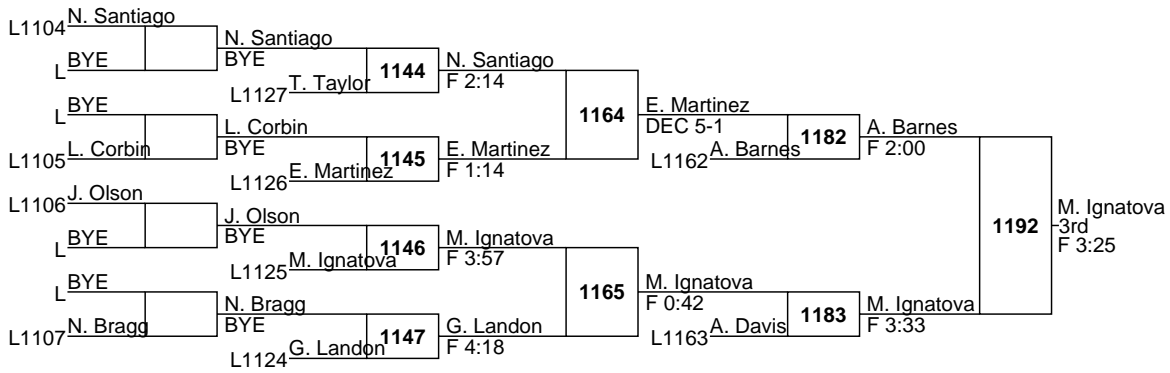

Naomi Santiago Henderson county colonels

2023 Adidas Nationals

Girls 9-12 - Madison Weights

162.4