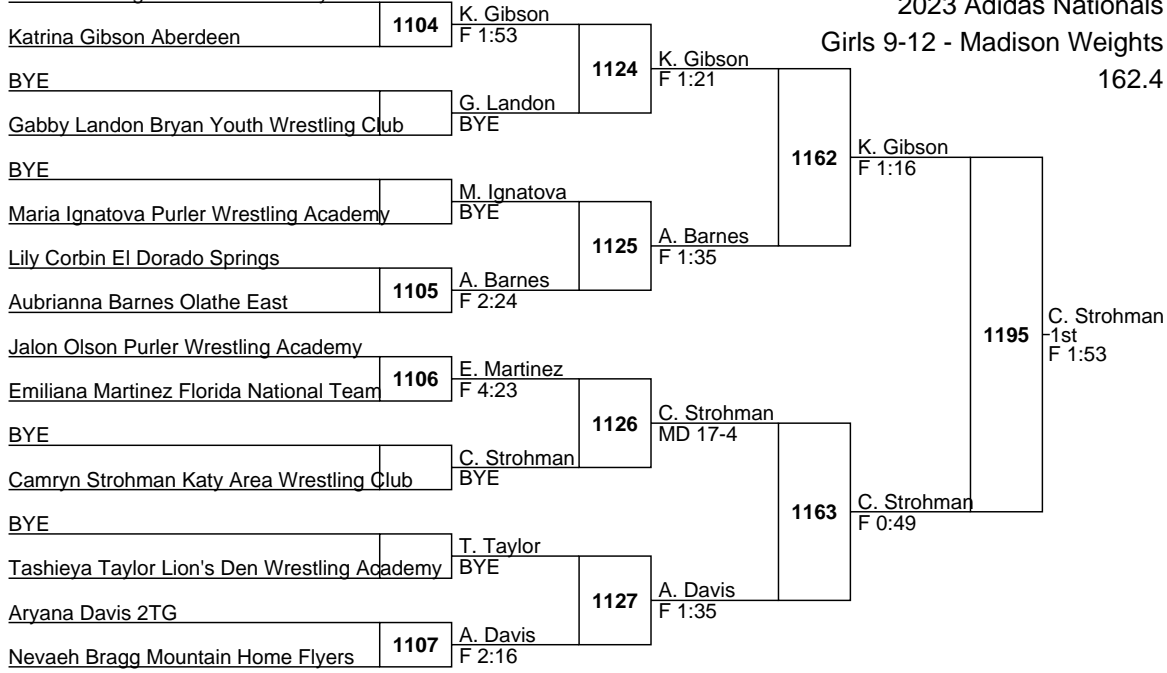

Naomi Santiago Henderson county colonels

2023 Adidas Nationals

Girls 9-12 - Madison Weights

162.4