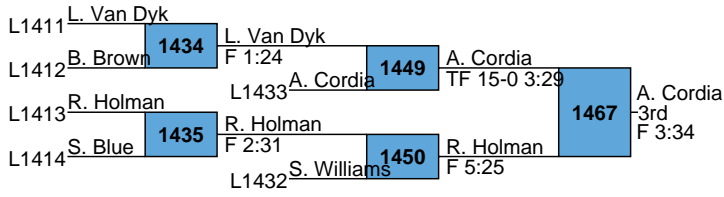

Skyl Williams, Arkansas Nationals