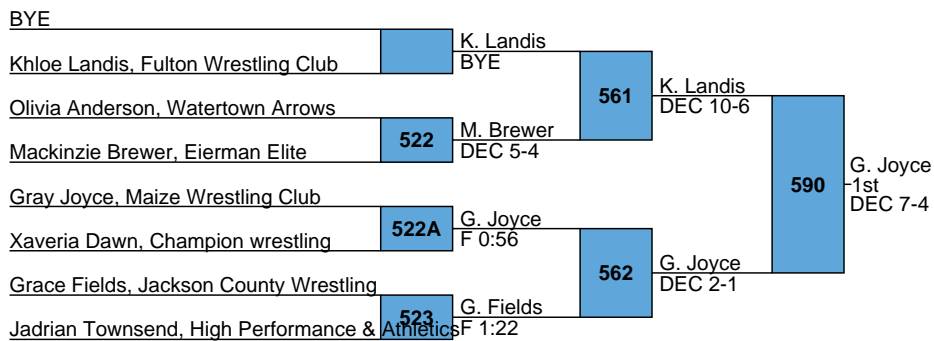

M. BugzSutton  
1386

M. BugzSutton  
F 0:11

Sidda Evans

3rd

Elizabetha Shewmake

4th

Adidas Nationals  
Girls K-5  
61

BYE