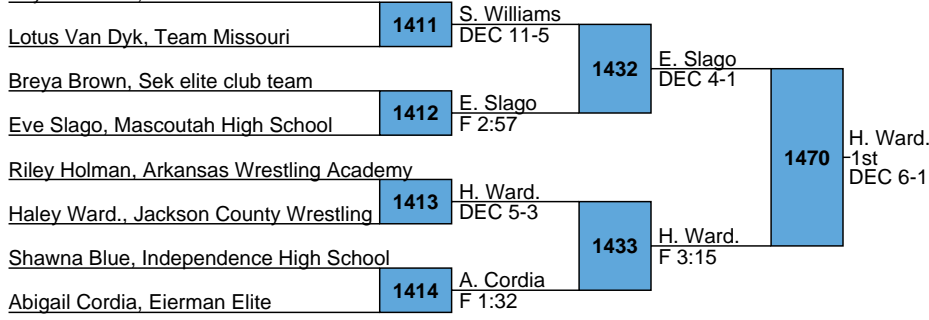

Skyl Williams, Arkansas Nationals