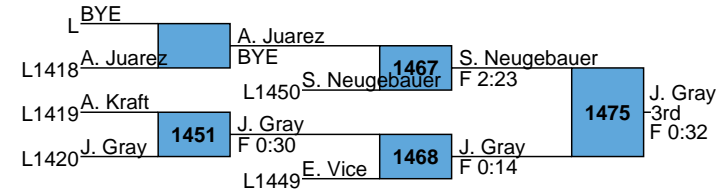

BYE

Emma Vice, Atchison kids wrestling club

Catelin Owens, Junction City Wrestling Club
Annibelle Juarez, Rising Knights

Skye Neugebauer, Springdale Youth Wrestling Club
Amerie Kraft, Broken Arrow Wrestling Club

Sandy Breeden, Victory Wrestling
Jauzlyean Gray, Jackson County Wrestling

Adidas Nationals

Girls K-5

65