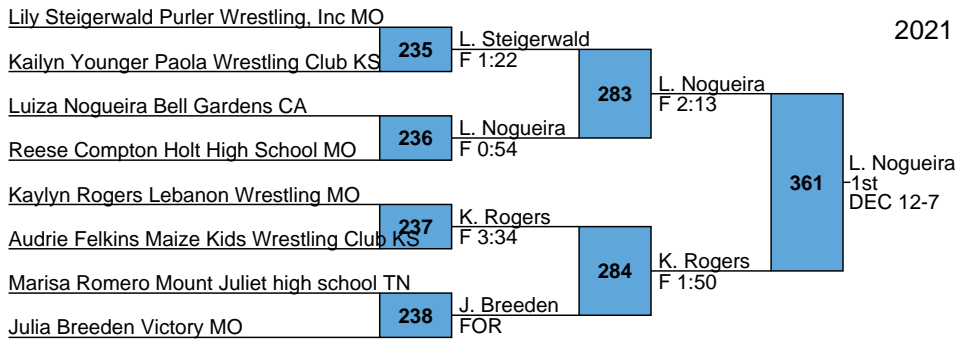

<u>Emma Wissman</u>
4th

2021 Adidas Nationals

Girls 9-12

113

2021 Adidas Nationals

Girls 9-12

122

Bailey Joiner Lebanon Wrestling MO