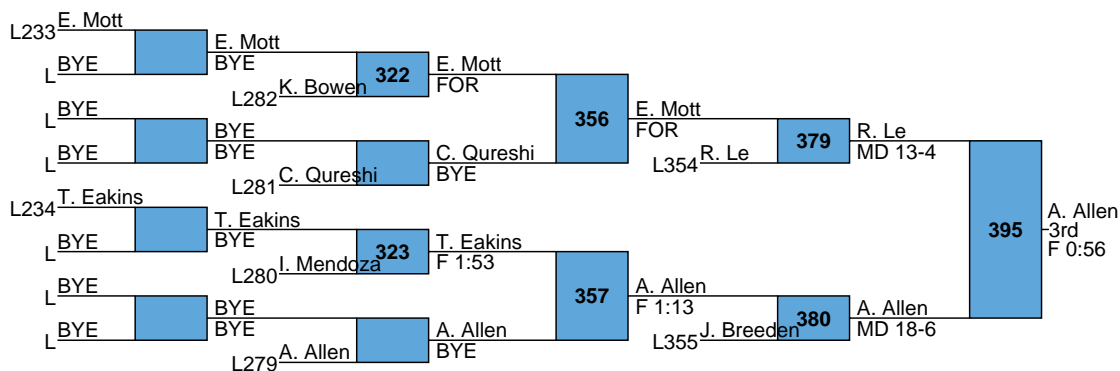

2021 Adidas Nationals

Girls 9-12

113