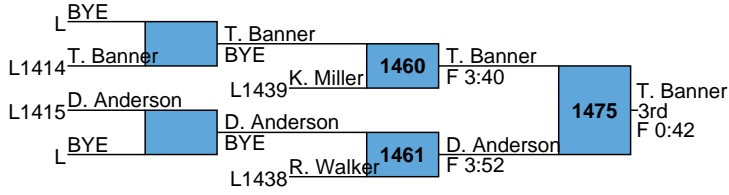

BYE

2021 Adidas Nationals

Girls 6-8

119

Ariana Alcorta Nebraska Wrestling Academy NE

2021 Adidas Nationals

Brooklyn Burenheide Rock Creek Kids Wrestling KS  
1416 B. Burenheide  
DEC 6-0

Girls 6-8