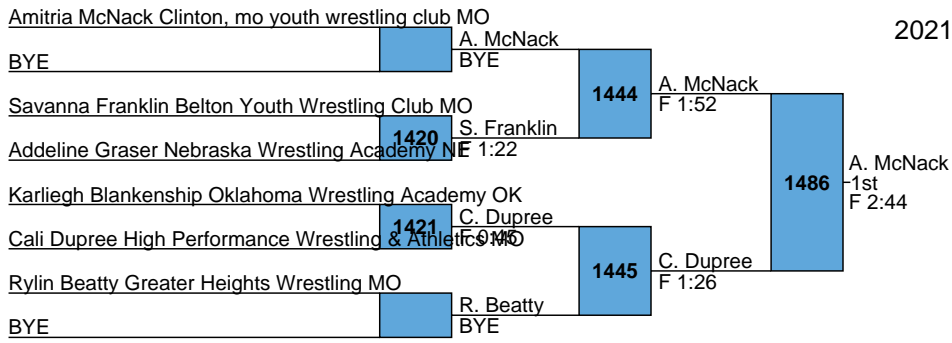

2021 Adidas Nationals

Girls 6-8

150