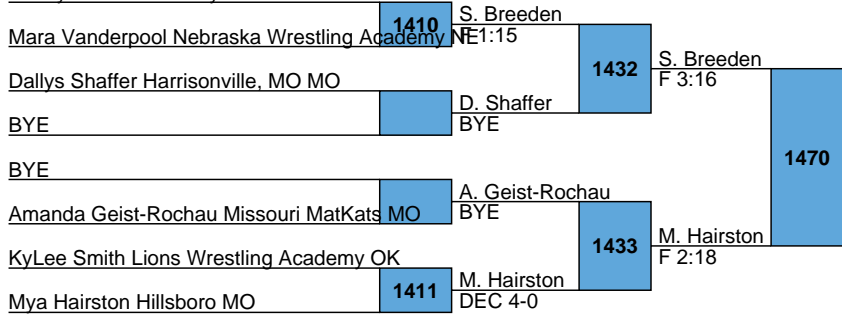

Sandy Breeden Victory MO

2021 Adidas Nationals

Girls 6-8

95