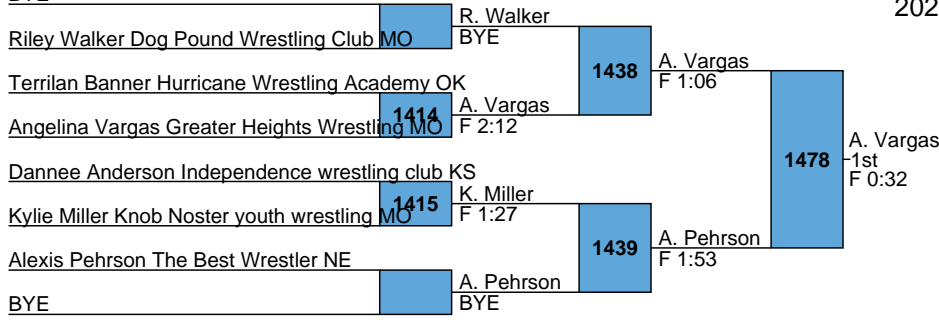

BYE

2021 Adidas Nationals

Girls 6-8

119

Ariana Alcorta Nebraska Wrestling Academy NE

2021 Adidas Nationals

Brooklyn Burenheide Rock Creek Kids Wrestling KS  
1416 B. Burenheide  
DEC 6-0

Girls 6-8